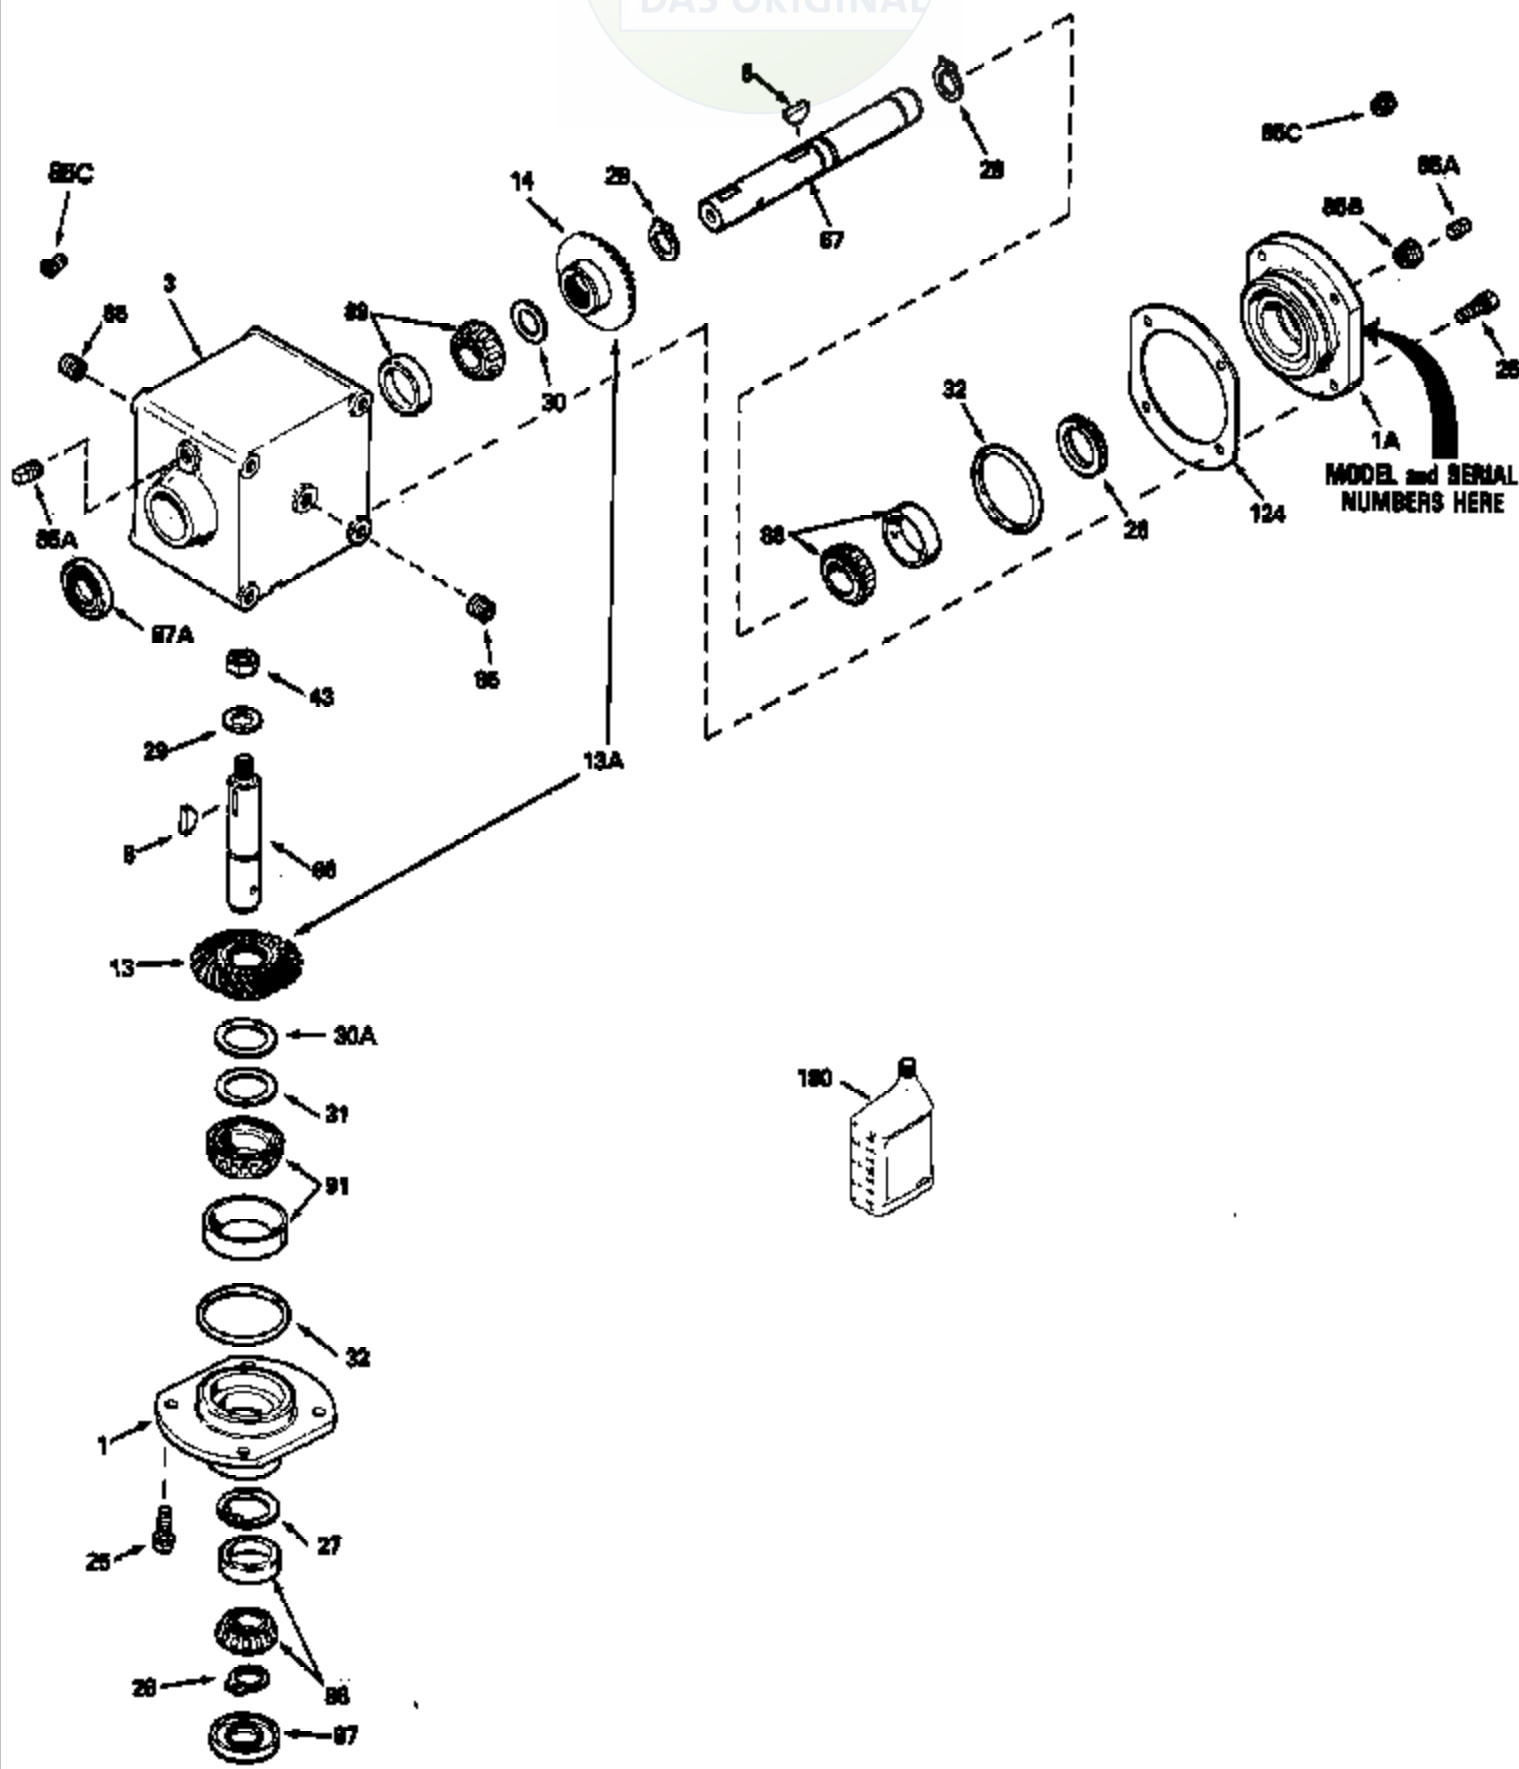

JOIST  
DAS ORIGINAL

ILLUSTRATION SHOWS TYPICAL PARTS ONLY. ORDER BY PART NUMBER. PARTS NOT LISTED ARE SUPPLIED BY OEM.

MODEL and SERIAL  
NUMBERS HERE

Ref #	Part Number	Qty	Description
	794338		RA Drive Head Ass'y (Incl. 1 thru 124 )
1A	786106		Retainer Cap
1	786104A		Retainer Cap
3	770076		Right Angle Drive Housing
8	792114		Woodruff Key No. 807
13A	778301		Spiral Bevel Gear & Pinion (25 & 26 t eeth)
25	792037		Screw, 5/16-18 x 1"
26	780137		Load Ring
27	792112		Retaining Ring
28	792113		Retaining Ring
29	792115		Flat Washer
30	780131		Shim
31	780138	1100-1100-064	Shim Page 2 of 2
32	788063	Peerless	"O" Ring
43	792110A		Hex Jam Nut, 3/4-16
66	776224		Input Shaft (4-7/8" long)
67	776225		Output Shaft (7-5/8" long)
85	792116		Pipe Plug, 1/4-18
85A	792039		Pipe Plug, 1/8"
85C	792118		Relief Valve
87	788064		Oil Seal
87A	788065		Oil Seal
88	780132		Bearing & Cup Ass'y (SEE REPAIR MANUA L)
89	780132		Bearing & Cup Ass'y (SEE REPAIR MANUA L)
91	780134		Bearing & Cup Ass'y (SEE REPAIR MANUA L)
124	780136		Retainer Cap Shim
180	730229A		Gear Oil 80W90